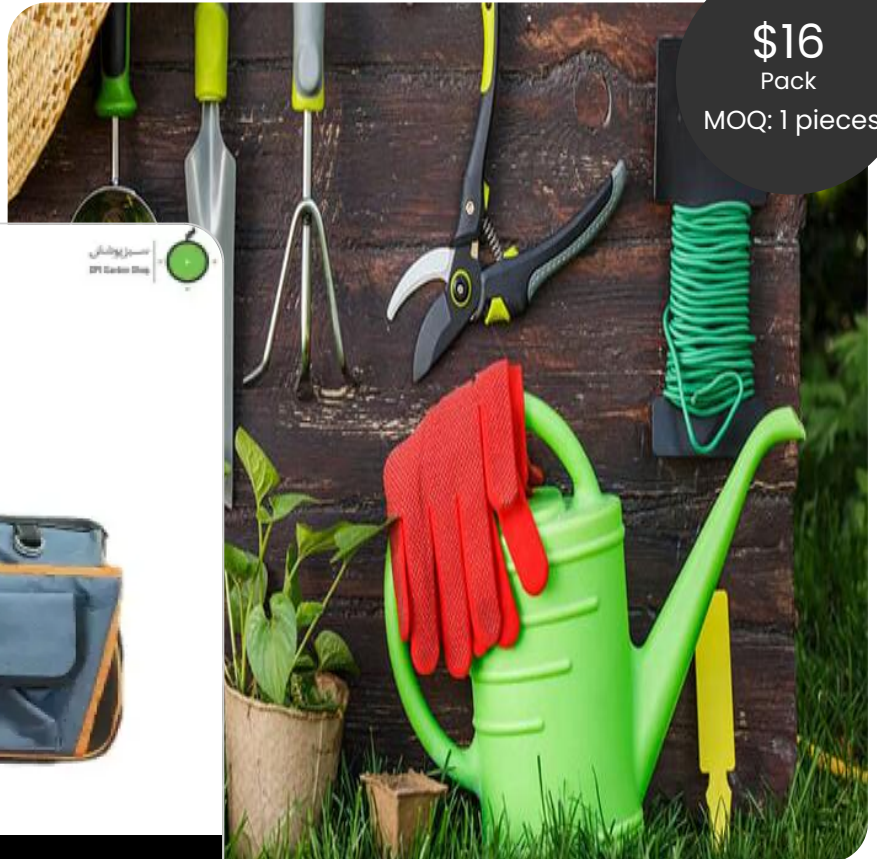

40cm Light Tool Bag LB-040 – Durable E...

Min. order: 1 pieces

\$10
Pack
MOQ: 1 pieces

[Request for Quotation](#)

Light Tool Bag Durable, Waterproof, Wa...

Min. order: 1 pieces

\$28
Pack
MOQ: 1 pieces

[Request for Quotation](#)

Categories : **Luggage & Bags**

50cm Light Tool Bag LB-050 | Durable Tool Storage for Bulk Export

- 50cm Light Tool Bag – Model LB-050 is a durable and export-ready tool storage solution designed for industrial, agricultural, construction, and maintenance professionals.
- Featuring a new and special design with high-quality fittings, it offers long-lasting performance and reliable us...