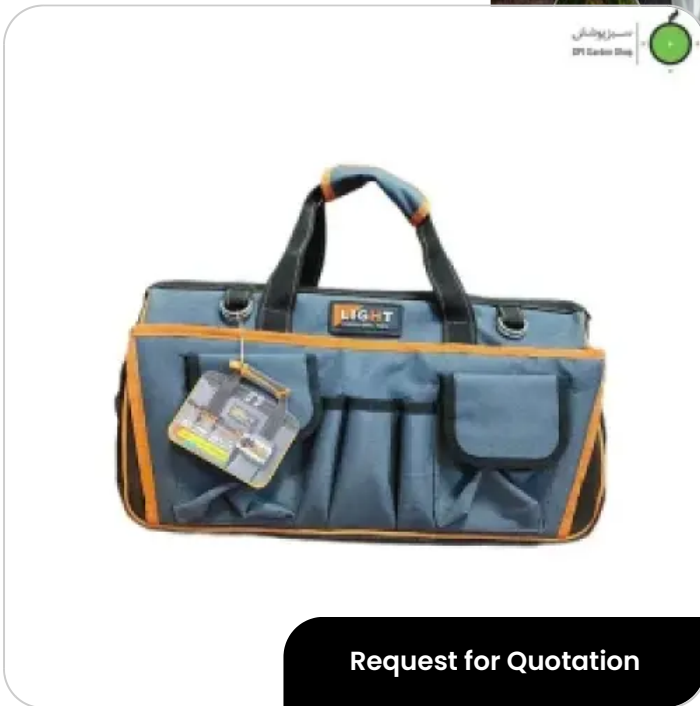

[Request for Quotation](#)

Min.Q	Max.Q	Price
100	1000	Negotiable

Store Website: sabzpoushesh

[Contact supplier](#)

[Chat With supplier](#)